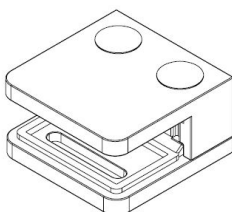

## Description:

Glass Clamp "Square" 45x47x27mm, SS304-SSS, Flat, 6-10,76mm Glass Thickness, No Safety Pin & No Cushions, (Cushion Model D) Max Load Capacity Pr.Pcs: 25Kg

## Item number:

22.10.600-9

Units	Box	Carton	HS Code	Barcode
Pcs.	4	40	8302419000	
				5704866476133

X	Glass range
X	6 - 10,76 mm.