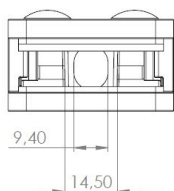

## Description:

Glass Clamp "Square" 45x47x27mm, SS304-SSS, Flat, 6-10,76mm Glass Thickness, No Safety Pin & No Cushions, (Cushion Model D) Max Load Capacity Pr.Pcs: 25Kg

## Item number:

22.10.600-9

Units	Box	Carton	HS Code	Barcode
Pcs.	4	40	8302419000	
				5704866476133

X	Glass range
X	6 - 10,76 mm.