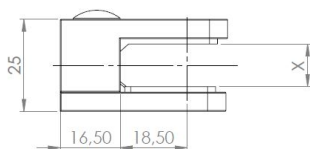

## Description:

Glass Clamp "Square" 45x47x27mm, SS304-SSS, Flat, 6-10,76mm Glass Thickness, No Safety Pin & No Cushions, (Cushion Model D) Max Load Capacity Pr.Pcs: 25Kg

## Item number:

22.10.600-9

Units	Box	Carton	HS Code	Barcode
Pcs.	4	40	8302419000	
				5704866476133

X	Glass range
X	6 - 10,76 mm.