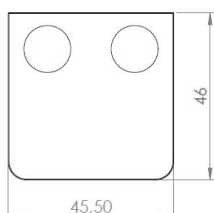

## Description:

Glass Clamp "Square" 45x47x27mm, SS304-SSS, Flat, 6-10,76mm Glass Thickness, No Safety Pin & No Cushions, (Cushion Model D) Max Load Capacity Pr.Pcs: 25Kg

## Item number:

22.10.600-9

Units	Box	Carton	HS Code	Barcode
Pcs.	4	40	8302419000	
				5704866476133

X	Glass range
X	6 - 10,76 mm.